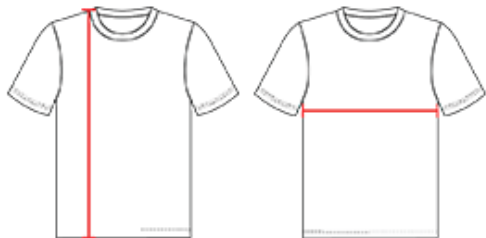

HOW TO MEASURE

These product specifications reference a product's measurements. For sizing information and guidance, please reference our sizing charts.

BODY LENGTH

Measured on the front from the shoulder/neck intersection to the bottom of the garment.

CHEST WIDTH

Measured across the chest, 1" below the armhole seam.